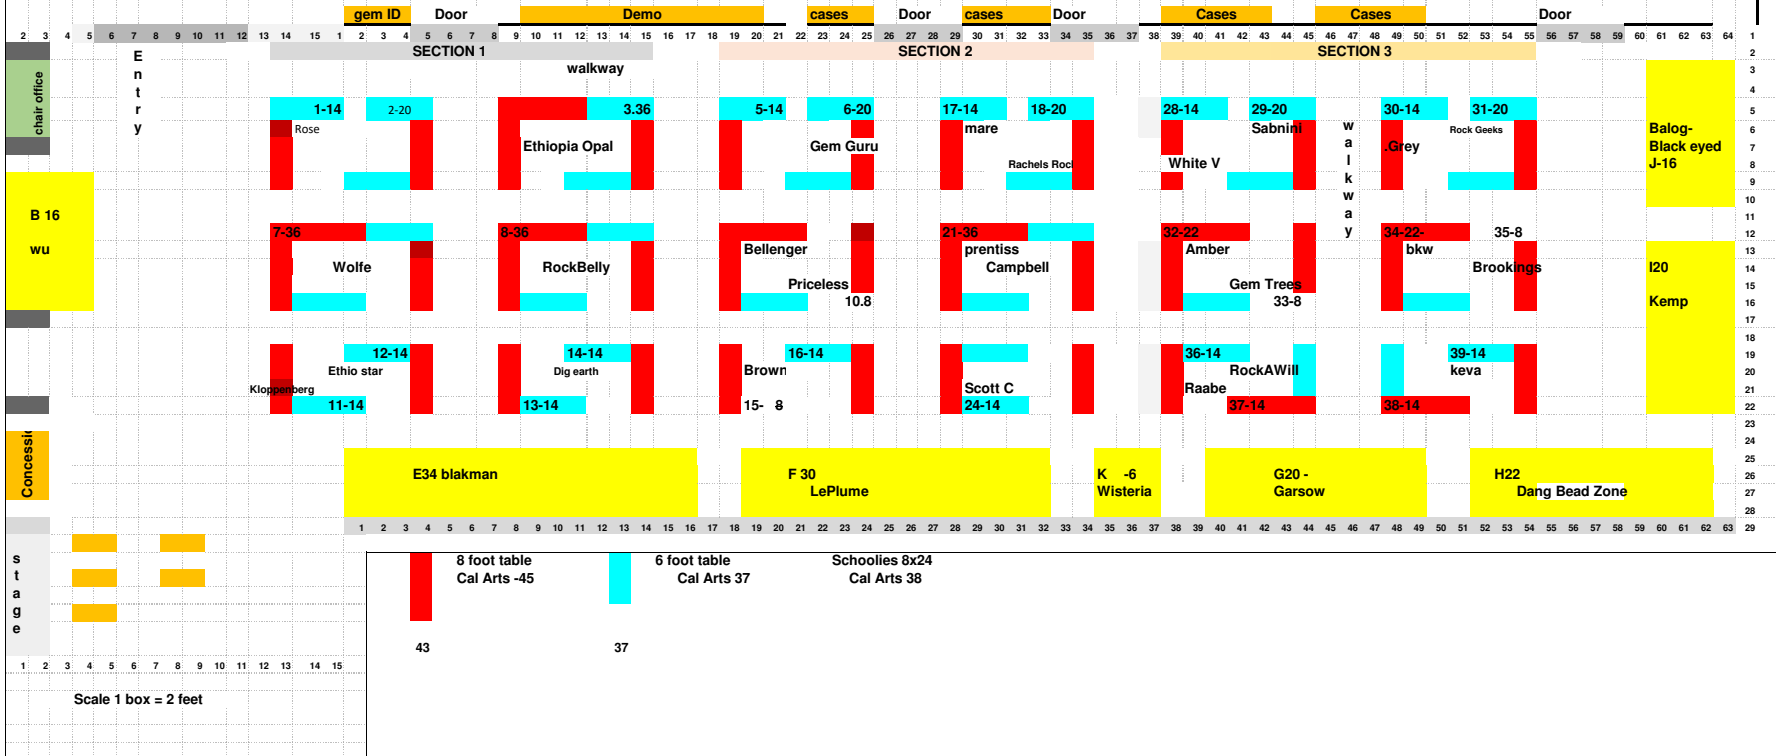

Lobby

Updated 2.26.2023

Main Hallway

Scale 1 box = 2 feet